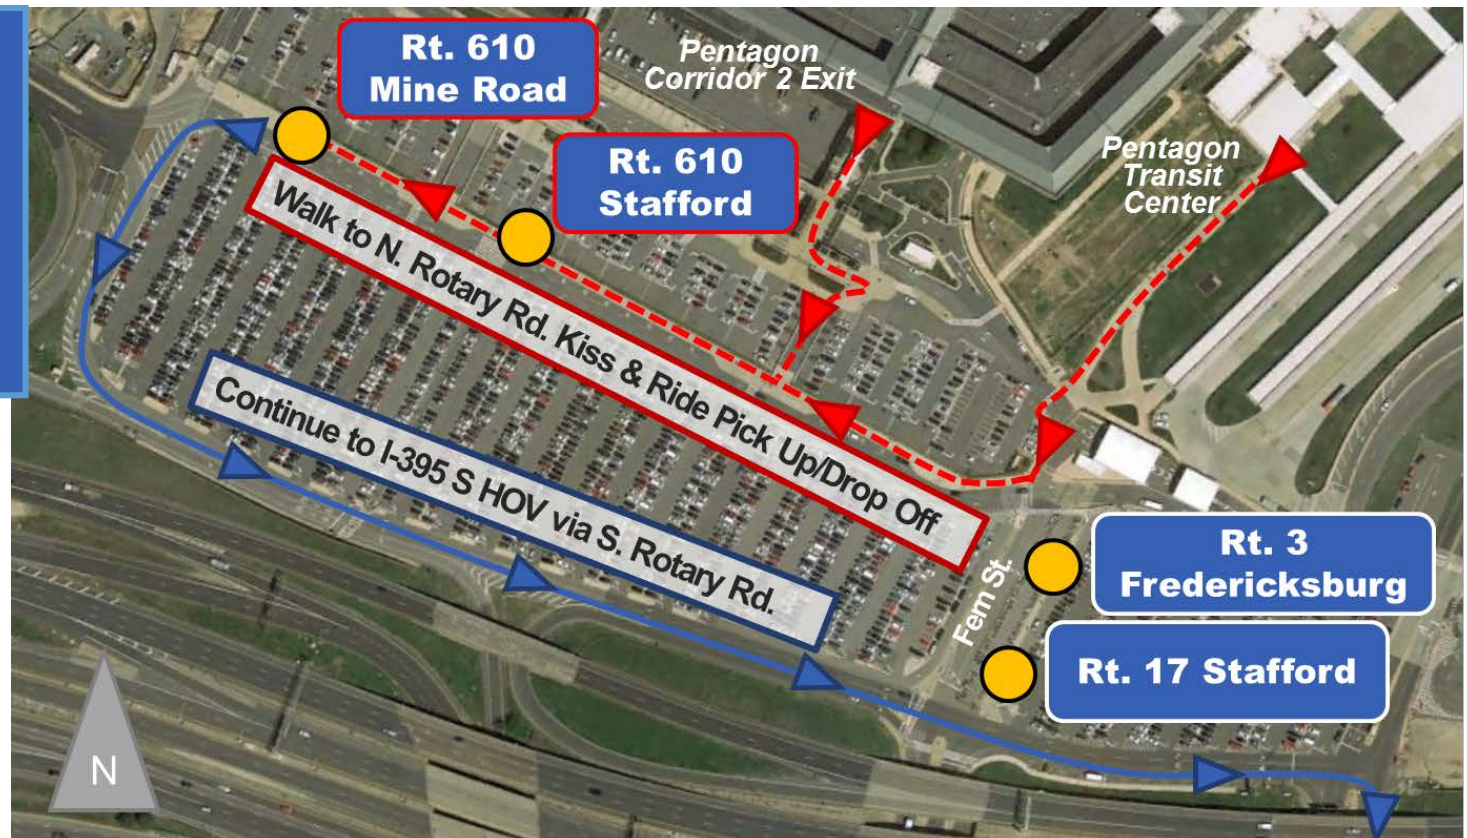

Temporary Relocation of Rt. 610 Stafford and Mine Road Slug Stations at the Pentagon

Starting Monday, July 23

- Beginning Monday, July 23rd, Rt. 610 Stafford and Rt. 610 Mine Road slug stations will be temporarily relocated from Fern Street to N. Rotary Road Kiss & Ride for Afternoon slugging pick-ups due to construction on Eads St.
- Rt. 3 Fredericksburg and Rt. 17 Stafford will remain in the same location near Fern St. and the Motorcycle Lot.
- Drivers should review the new locations shown below, and pay attention to signs for wayfinding.

Temporary
Slug Station
Locations for:
Rt. 610 Mine Road
Rt. 610 Stafford
Beginning
Monday, July 23

Please visit 395ExpressLanes.com/pentagon or call WHS TMPO at 571-372-7124 for the latest project information.