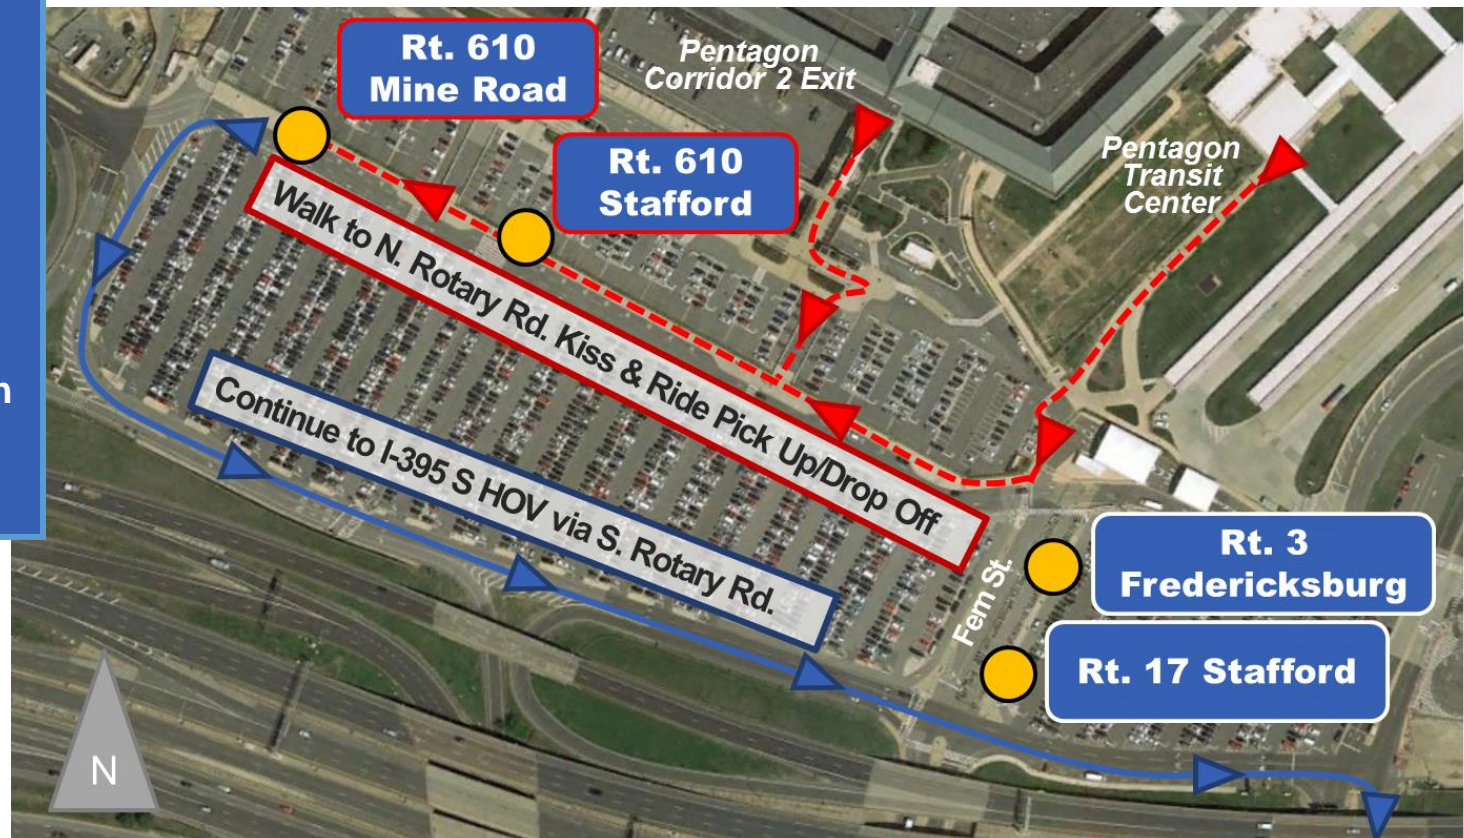

Temporary Relocation of Rt. 610 Stafford and Mine Road Slug Stations at the Pentagon

Starting Monday, July 23

- Beginning Monday, July 23rd, Rt. 610 Stafford and Rt. 610 Mine Road slug stations will be temporarily relocated from Fern Street to N. Rotary Road Kiss & Ride for Afternoon slugging pick-ups.
- Rt. 3 Fredericksburg and Rt. 17 Stafford will remain in the same location near Fern St. and the Motorcycle Lot.
- Drivers should review the new locations shown below, and pay attention to signs for wayfinding.

Temporary
Slug Station
Locations for:

Rt. 610 Mine Road
Rt. 610 Stafford

Beginning
Monday, July 23
through the duration
of Eads Street
Construction

Please visit 395ExpressLanes.com/pentagon or call WHS TMPO at 571-372-7124 for the latest project information.